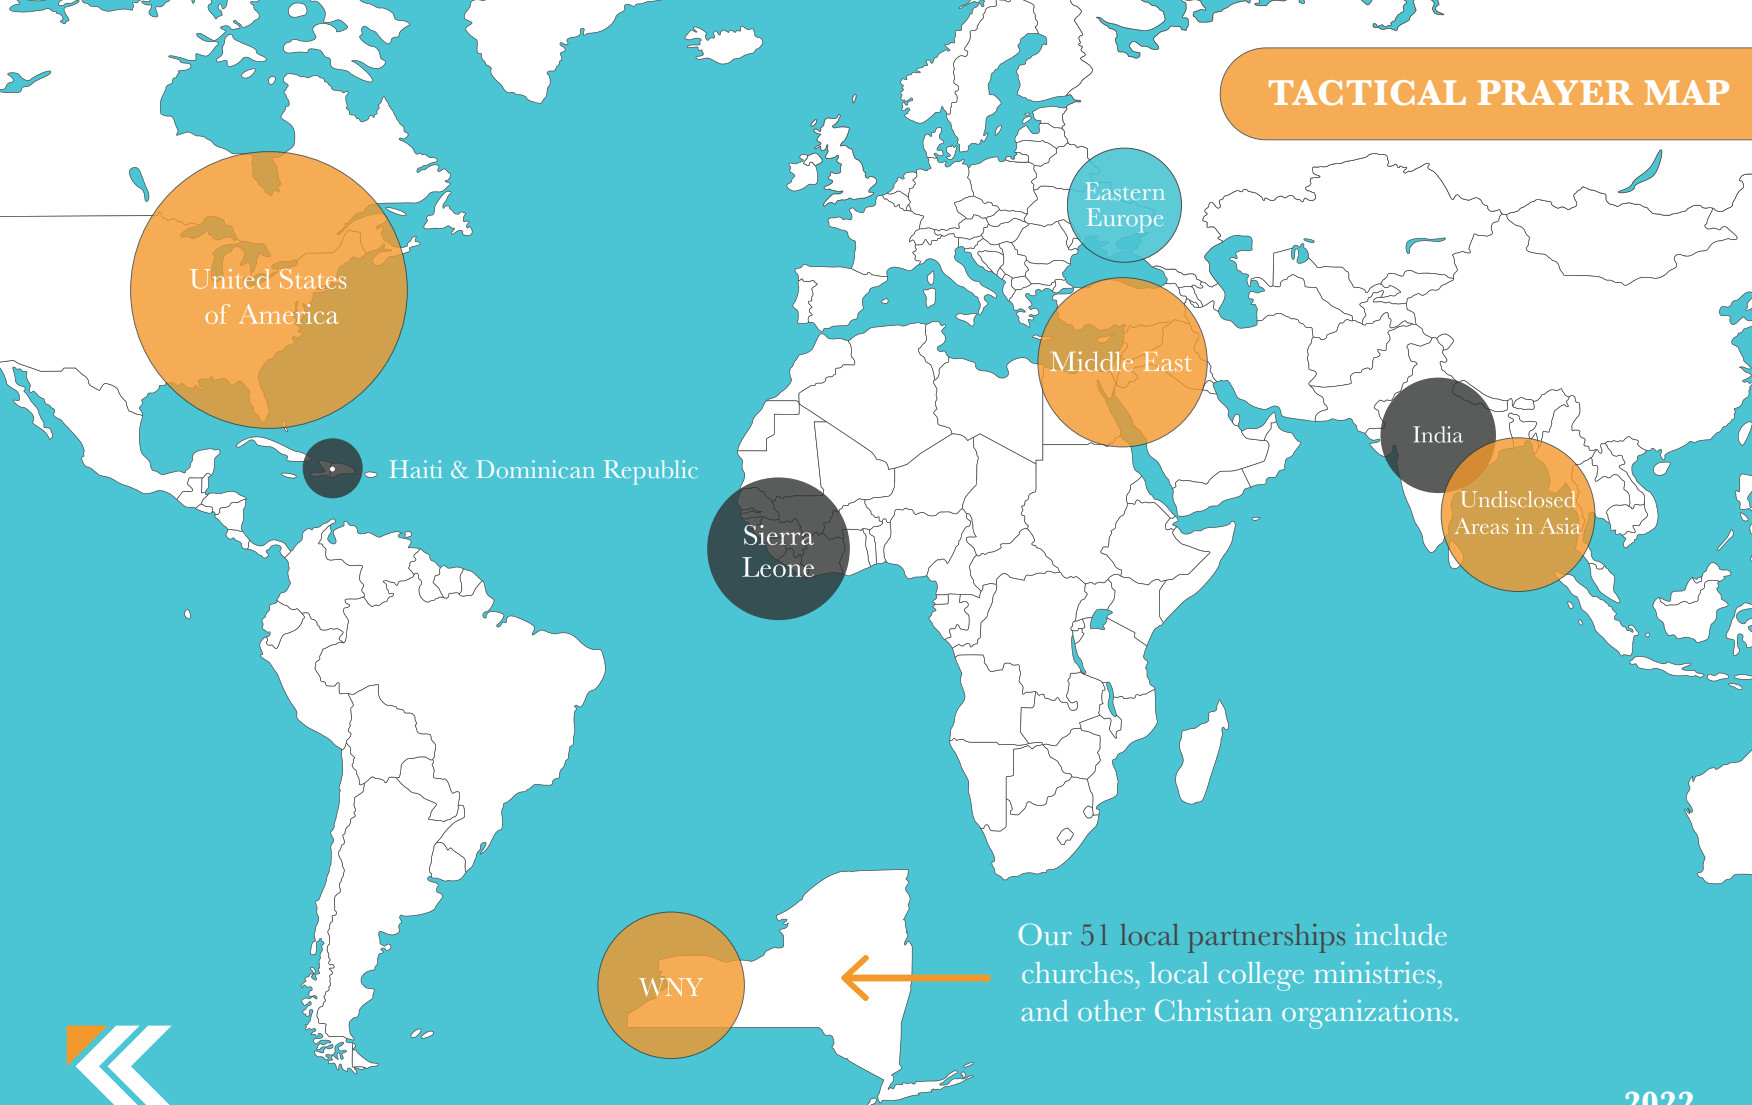

# TACTICAL PRAYER MAP

Our 51 local partnerships include churches, local college ministries, and other Christian organizations.

**Please join Kingdom Come in prayer each month as we lift up different partners.**

## AUGUST

**Telescoping Partners  
in India, Sierra Leone,  
& Island of Hispaniola**

True Happiness Ministries  
Mission of Hope  
EduNations